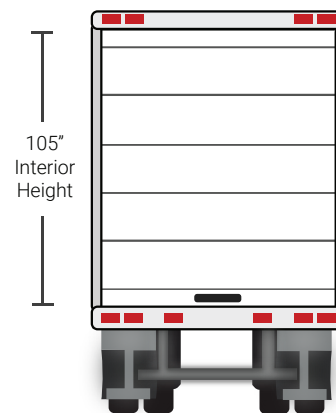

48' DRY VAN SEMI TRAILER RENTALS

| USE: | STANDARDS: | |
|----------------|--|-------------------|
| Retail | Length 48 ft | Door Type: |
| Manufacturing | Width 96 - 102 inches | Swing door |
| Construction | Height 13.6 ft | Roller door |
| Distribution | CAPACITY: | |
| Warehouse | 48 ft Length, Gross Weight: 45,000 lbs | |
| Transportation | 48 ft Max Pallets: 24 pallets | |

OVERALL INTERIOR REAR DOOR CAPACITY MAX WEIGHT

| OVERALL | | | INTERIOR | | | DOOR HEIGHT | | CAPACITY | TARE WEIGHT |
|---------|-------|--------|----------|-------|--------|-------------|--------|-------------|-------------|
| LENGTH | WIDTH | HEIGHT | LENGTH | WIDTH | HEIGHT | WIDTH | HEIGHT | | |
| 48 ft | 102" | 13' 6" | 47' 6" | 98.5" | 100.6" | 98" | 100.6" | 3,465 cu ft | 13,500 lbs |
| 53 ft | 102" | 13' 6" | 47' 6" | 98.5" | 108" | 94" | 102" | 3,489 cu ft | 13,500 lbs |

ADVANTAGE

DALLAS-FORT WORTH, SAN ANTONIO,
HOUSTON, AUSTIN, LONGVIEW, TX

TRAILER RENTALS

DRY VAN SEMI TRAILER RENTALS

SWING DOOR

Door Opening
98" x 110"

ROLL DOOR

Door Opening
98" x 110"