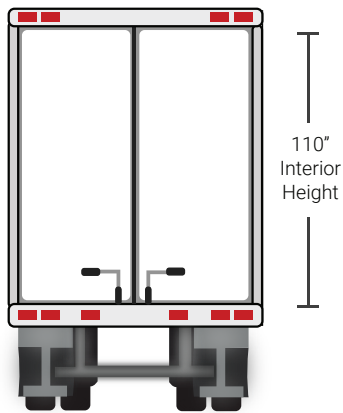

ADVANTAGE

DALLAS-FORT WORTH, SAN ANTONIO,
HOUSTON, AUSTIN, LONGVIEW, TX

DRY VAN SEMI TRAILER RENTALS

53' DRY VAN SEMI TRAILER RENTALS

| USE: | STANDARDS: | |
|----------------|---|-------------------|
| Retail | Length 53 ft | Door Type: |
| Manufacturing | Width 96 - 102 inches | Swing door |
| Construction | Height 13.6 ft | Roller door |
| Distribution | CAPACITY: | |
| Warehouse | 53 ft Length, Gross, Weight: 45,000 lbs | |
| Transportation | 53 ft Max Pallets: 26 pallets | |

48' DRY VAN SEMI TRAILER RENTALS

| USE: | STANDARDS: | |
|----------------|--|-------------------|
| Retail | Length 48 ft | Door Type: |
| Manufacturing | Width 96 - 102 inches | Swing door |
| Construction | Height 13.6 ft | Roller door |
| Distribution | CAPACITY: | |
| Warehouse | 48 ft Length, Gross Weight: 45,000 lbs | |
| Transportation | 48 ft Max Pallets: 24 pallets | |

OVERALL INTERIOR REAR DOOR CAPACITY MAX WEIGHT

| OVERALL | | | INTERIOR | | | DOOR HEIGHT | | CAPACITY | TARE WEIGHT |
|---------|-------|--------|----------|-------|--------|-------------|--------|-------------|-------------|
| LENGTH | WIDTH | HEIGHT | LENGTH | WIDTH | HEIGHT | WIDTH | HEIGHT | | |
| 48 ft | 102" | 13' 6" | 47' 6" | 98.5" | 100.6" | 98" | 100.6" | 3,465 cu ft | 13,500 lbs |
| 53 ft | 102" | 13' 6" | 47' 6" | 98.5" | 108" | 94" | 102" | 3,489 cu ft | 13,500 lbs |

ADVANTAGE

DALLAS-FORT WORTH, SAN ANTONIO,
HOUSTON, AUSTIN, LONGVIEW, TX

TRAILER RENTALS

DRY VAN SEMI TRAILER RENTALS

SWING DOOR

Door Opening
98" x 110"

ROLL DOOR

Door Opening
98" x 110"